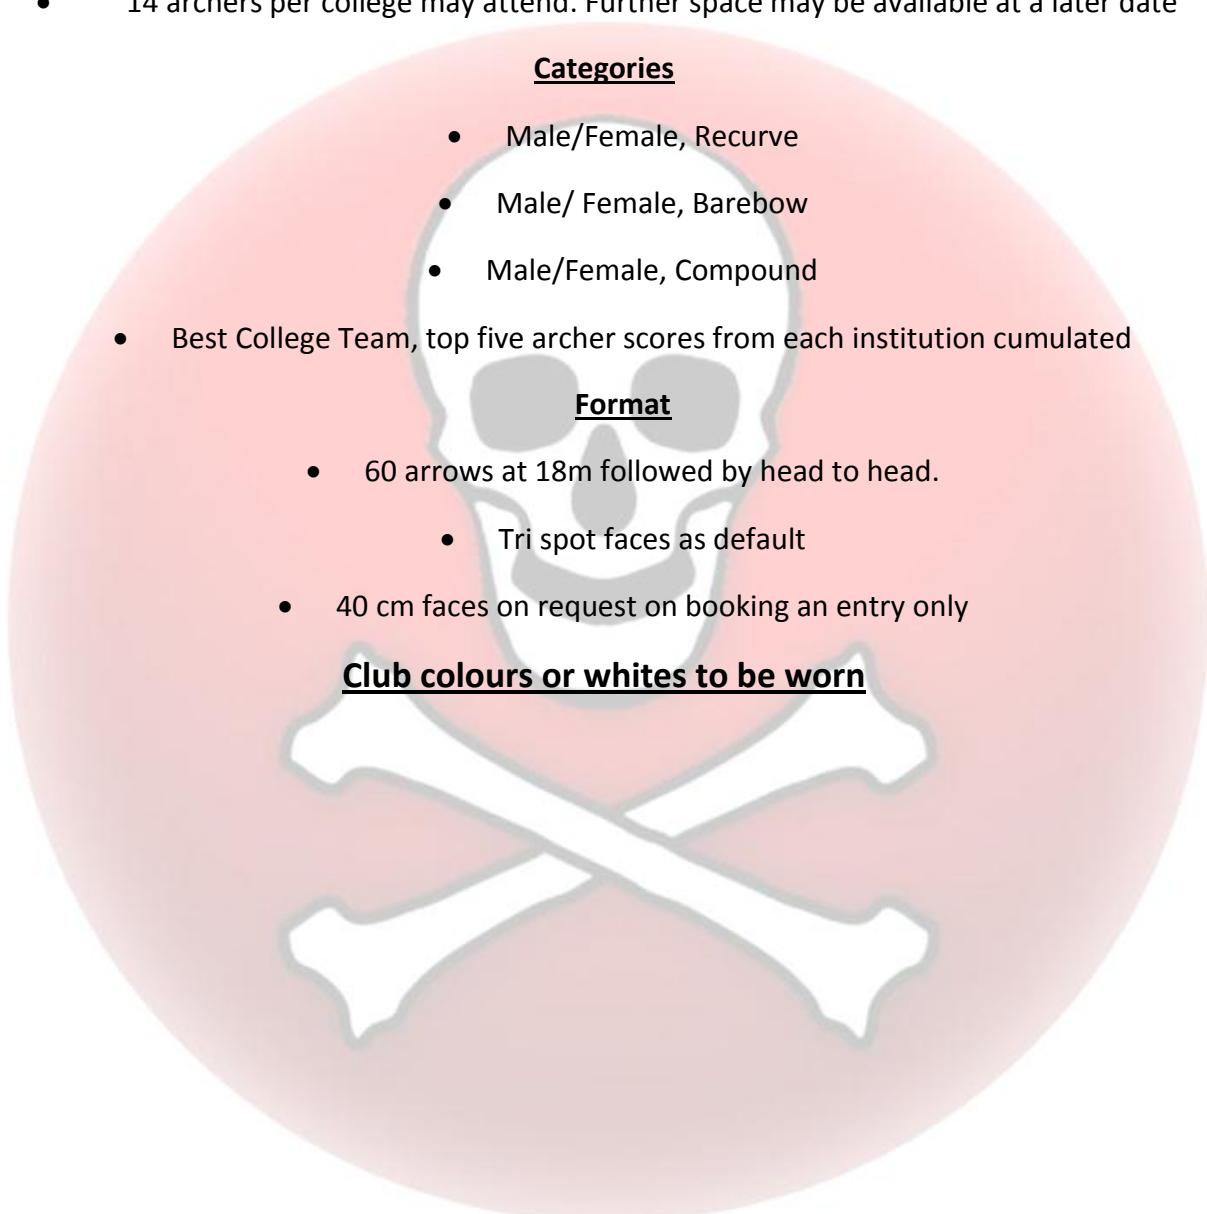

Sat 3rd National Student Indoors Format

- 14 archers per college may attend. Further space may be available at a later date

Categories

- Male/Female, Recurve
- Male/ Female, Barebow
- Male/Female, Compound
- Best College Team, top five archer scores from each institution cumulated

Format

- 60 arrows at 18m followed by head to head.
 - Tri spot faces as default
- 40 cm faces on request on booking an entry only

Club colours or whites to be worn

Further Directions to Shoot

1: Mardyke Arena UCC, 2: Car Park entrance, Aras Na Laoi N 51°89'33.4" - W008°49'45.11"